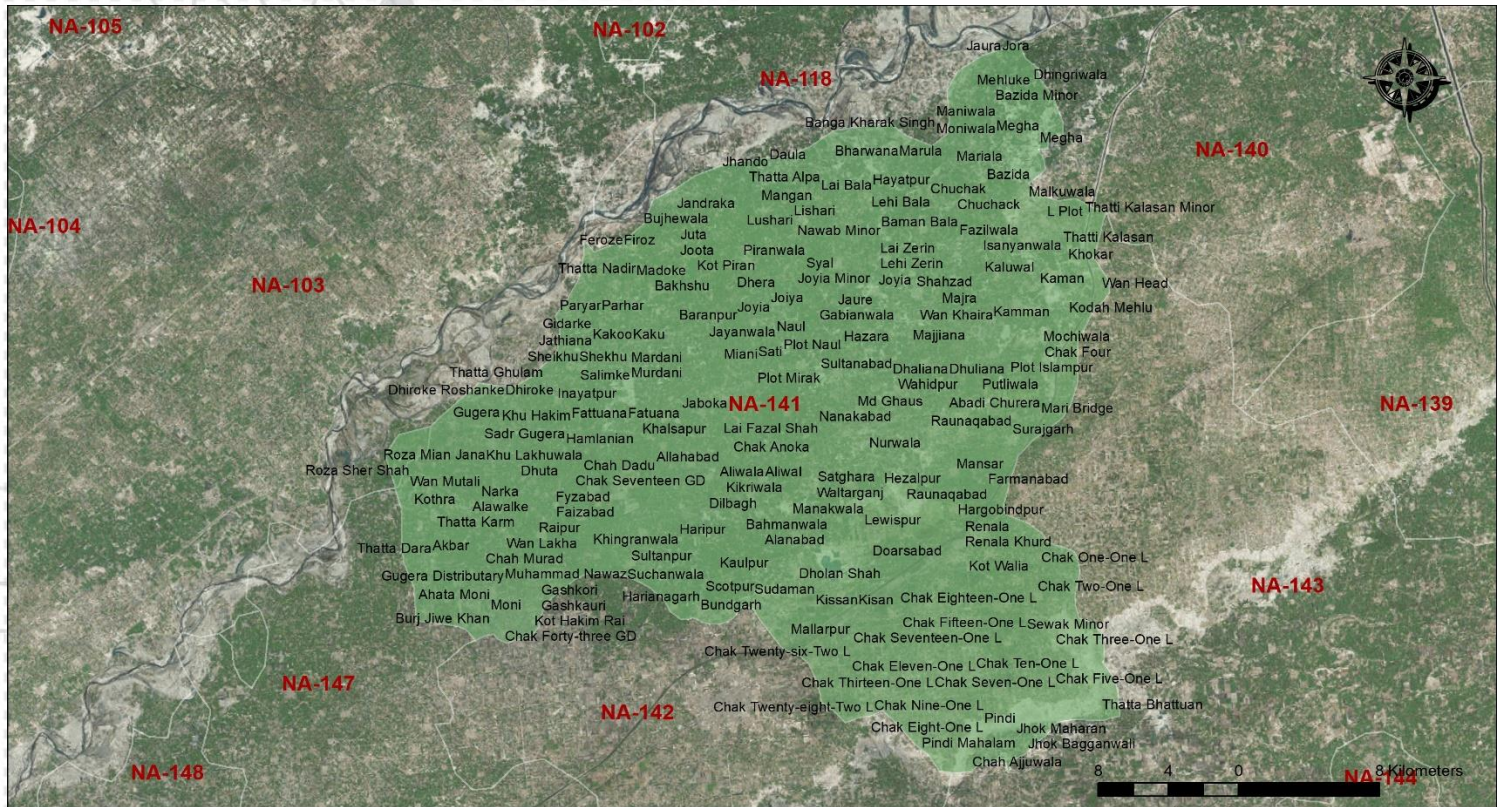

CONSTITUENCY PROFILE

NA-141 OKARA-I

PUNJAB

**CONSTITUENCY
POPULATION**

761,376

VOTER STATISTICS

Male **251,843**

Female **200,218**

Total **452,061**

59% of the total population are registered as voters

POLLING STATIONS

93 **91** **165** **349**
Male Female Combined Total

Number of polling stations where registered voters exceed 1,200 **179**

POLLING BOOTHS

646 **486** **1,132**
Male Female Total

AVERAGE VOTER AT POLLING STATION **1,295** AVERAGE VOTER AT POLLING BOOTH **399**

LIST OF CONTESTING CANDIDATES

#	Name	Name of Political Party
1	Khalil ur Rehman	Independent
2	Saeed ur Rahman	Independent
3	Sohail Arshad Chaudhry	Independent
4	Syed Samsam Ali Shah Bukhari	Pakistan Tehreek-e-Insaf
5	Ghulam Mujtaba	Pakistan Peoples Party Parliamentarians
6	Muhammad Bilal Saeed	Independent
7	Masood Shafqat	Independent
8	Nadeem Abbas	Pakistan Muslim League (Nawaz)
9	Noor ul Ain Roy	Independent